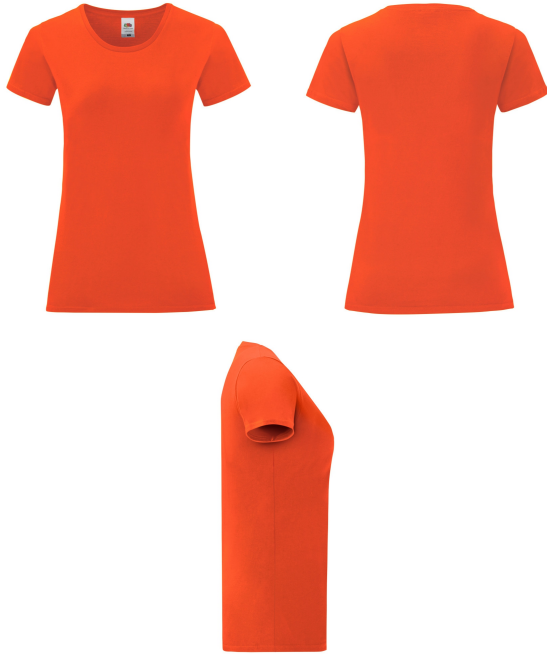

# LADIES ICONIC T

Ladies - 61-432-0

MENS LADIES KIDS GIRLS

100% cotton\*  
 \*Heather Grey 97% cotton, 3% polyester  
 \*HD, R6, RX, VF, VH, HP, H1 52% cotton, 48% polyester

White - 145gm/m<sup>2</sup>  
 Colour - 150gm/m<sup>2</sup>

XS - 2XL

72

- 100% combed ringspun cotton
- Soft hand feel
- Shaped side seams for a feminine fit
- Crew neck with 1x1 rib
- Self-fabric back neck tape
- New tear away back neck label

## Colourways:

WHITE	SUNFLOWER	BLACK	RED	KELLY GREEN
ROYAL BLUE	FUCHSIA	HEATHER GREY	DEEP NAVY	DARK HEATHER GREY
CLASSIC OLIVE	FOREST GREEN	ZINC	LIGHT GRAPHITE	NATURAL
VINTAGE HEATHER NAVY	RETRO HEATHER ROYAL	RETRO HEATHER GREEN	VINTAGE HEATHER RED	HEATHER PURPLE
HEATHER BURGUNDY	COBALT BLUE	FLAME		